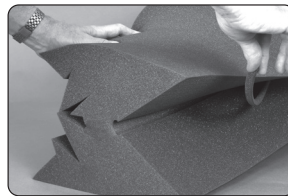

Stand-Mounted LENRD®

Installation & User Guide

Thank you for purchasing the **Auralex® Stand-Mounted LENRD® Bass Traps**. This is a highly effective portable acoustic bass trap that can be easily positioned in your rooms corners to improve low frequency absorption.

- 1 Set up stand firmly tighten the pole into the base. Extend the top tube and firmly tighten the adjustment collar.

- 2 Remove star washer from the top of the stand if present.

- 3 Lay the **LENRD** on a flat surface and open up the gap in the rear to remove the foam tube from the stand hole. This is often best accomplished with the **LENRD** lying flat on the floor or on a table. Adjust the height of the **LENRD** as required.