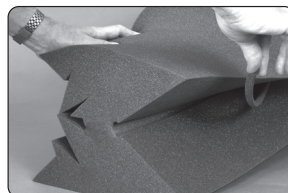

1718-918.Stand-Mounted LENRD User Guide (03/05/2020 - 1:02 PM)

Stand-Mounted LENRD®

Installation & User Guide

Thank you for purchasing the **Auralex® Stand-Mounted LENRD® Bass Traps**. This is a highly effective portable acoustic bass trap that can be easily positioned in your rooms corners to improve low frequency absorption.

- 1 Set up stand firmly tighten the pole into the base. Extend the top tube and firmly tighten the adjustment collar.

- 2 Remove star washer from the top of the stand if present.

- 3 Lay the **LENRD** on a flat surface and open up the gap in the rear to remove the foam tube from the stand hole. This is often best accomplished with the **LENRD** lying flat on the floor or on a table. Adjust the height of the **LENRD** as required.