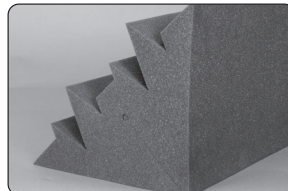

1718-918.Stand-Mounted LENRD User Guide (03/05/2020 - 1:02 PM)

Stand-Mounted LENRD®

Installation & User Guide

Thank you for purchasing the **Auralex® Stand-Mounted LENRD® Bass Traps**. This is a highly effective portable acoustic bass trap that can be easily positioned in your rooms corners to improve low frequency absorption.

- 1 Set up stand firmly tighten the pole into the base. Extend the top tube and firmly tighten the adjustment collar.

- 2 Remove star washer from the top of the stand if present.

- 3 Lay the **LENRD** on a flat surface and open up the gap in the rear to remove the foam tube from the stand hole. This is often best accomplished with the **LENRD** lying flat on the floor or on a table. Adjust the height of the **LENRD** as required.