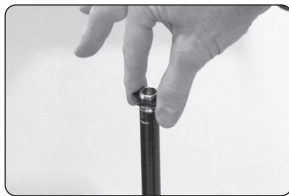

Stand-Mounted LENRD®

Installation & User Guide

Thank you for purchasing the **Auralex® Stand-Mounted LENRD® Bass Traps**. This is a highly effective portable acoustic bass trap that can be easily positioned in your rooms corners to improve low frequency absorption.

- 1 Set up stand firmly tighten the pole into the base. Extend the top tube and firmly tighten the adjustment collar.

- 2 Remove star washer from the top of the stand if present.

- 3 Lay the **LENRD** on a flat surface and open up the gap in the rear to remove the foam tube from the stand hole. This is often best accomplished with the **LENRD** lying flat on the floor or on a table. Adjust the height of the **LENRD** as required.

1718-918.Stand-Mounted LENRD User Guide (03/05/2020 - 1:02 PM)

Stand-Mounted LENRD®

Installation & User Guide

Thank you for purchasing the **Auralex® Stand-Mounted LENRD® Bass Traps**. This is a highly effective portable acoustic bass trap that can be easily positioned in your rooms corners to improve low frequency absorption.