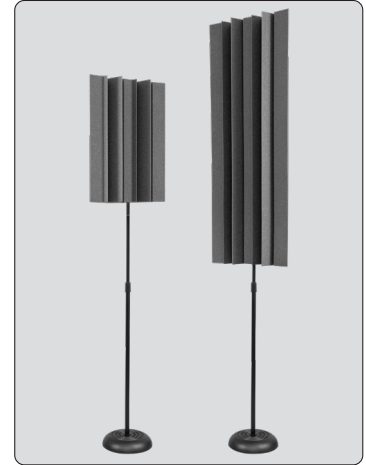

Stand-Mounted LENRD®

Installation & User Guide

Thank you for purchasing the **Auralex® Stand-Mounted LENRD® Bass Traps**. This is a highly effective portable acoustic bass trap that can be easily positioned in your rooms corners to improve low frequency absorption.

- 1 Set up stand firmly tighten the pole into the base. Extend the top tube and firmly tighten the adjustment collar.

- 2 Remove star washer from the top of the stand if present.

- 3 Lay the **LENRD** on a flat surface and open up the gap in the rear to remove the foam tube from the stand hole. This is often best accomplished with the **LENRD** lying flat on the floor or on a table. Adjust the height of the **LENRD** as required.

- 4 Position the **LENRDs** in the corners of your room. For optimal bass trapping, adjust the height of the **LENRDs** so they are as close to the ceiling as possible.

Real-World Acoustics®

1-800-959-3343 | 317-842-2600 | Auralex.com
9955 Westpoint Drive, Suite 101, Indianapolis IN USA 46256

1718-918.Stand-Mounted LENRD User Guide (03/05/2020 - 1:02 PM)

Stand-Mounted LENRD®

Installation & User Guide

Thank you for purchasing the **Auralex® Stand-Mounted LENRD® Bass Traps**. This is a highly effective portable acoustic bass trap that can be easily positioned in your rooms corners to improve low frequency absorption.