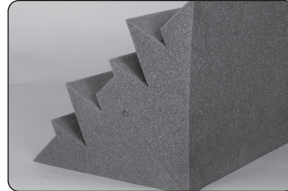

Stand-Mounted LENRD®

Installation & User Guide

Thank you for purchasing the **Auralex® Stand-Mounted LENRD® Bass Traps**. This is a highly effective portable acoustic bass trap that can be easily positioned in your rooms corners to improve low frequency absorption.

- 1 Set up stand firmly tighten the pole into the base. Extend the top tube and firmly tighten the adjustment collar.

- 2 Remove star washer from the top of the stand if present.

- 3 Lay the **LENRD** on a flat surface and open up the gap in the rear to remove the foam tube from the stand hole. This is often best accomplished with the **LENRD** lying flat on the floor or on a table. Adjust the height of the **LENRD** as required.