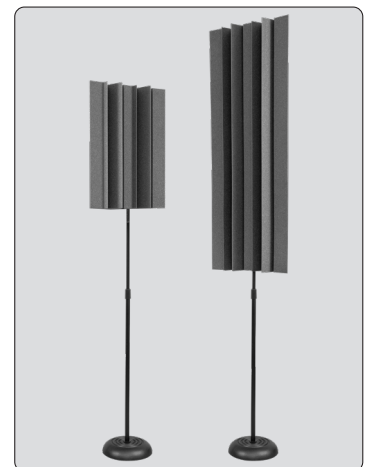

1. 4 Position the **LENRDs** in the corners of your room. For optimal bass trapping, adjust the height of the **LENRDs** so they are as close to the ceiling as possible.