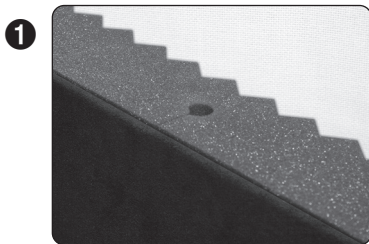

1.) Note hole through center of the panel