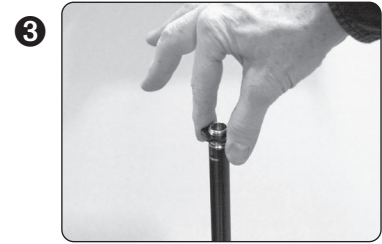

1.) Note hole through center of the panel

2.) Carefully thread large end of the support tube into the cast base

3.) Remove star washer from the top of the stand and extend top tube

4.) Assembled DeskMAX Stand