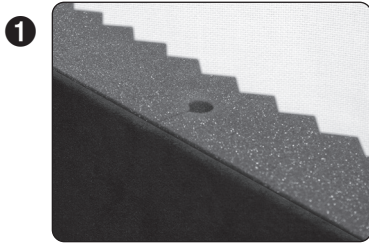

DeskMAX™

Installation & User Guide

Thank you for purchasing the **Auralex® DeskMAX™**. This highly effective portable acoustic absorption device that can be easily positioned on a desk to achieve the desired localized absorption effect.

1.) Note hole through center of the panel

2.) Carefully thread large end of the support tube into the cast base

3.) Remove star washer from the top of the stand and extend top tube

4.) Assembled DeskMAX Stand