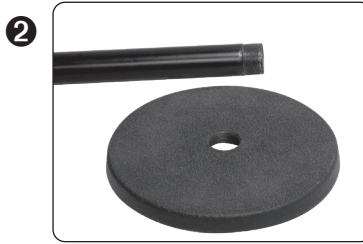

DeskMAX™

Installation & User Guide

Thank you for purchasing the **Auralex® DeskMAX™**. This highly effective portable acoustic absorption device that can be easily positioned on a desk to achieve the desired localized absorption effect.

1.) Note hole through center of the panel

2.) Carefully thread large end of the support tube into the cast base

3.) Remove star washer from the top of the stand and extend top tube

4.) Assembled DeskMAX Stand