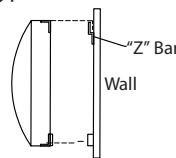

Top L-Clip Attachment - see drawings for clip locations

1. Align top L-Clips so the 3/4" leg is flush with the edge of the diffusor.
2. Using the L-Clip as a template, mark and drill (2) 1/8" holes from the top down.
3. Insert pop-rivets from the top down and rivet the L-Clip to the diffusor.
4. Note: Top clips receive Z-Bar mounting.

Top "L" Clip

Mounting Diffusors to the Wall

1. Attach Z-Bars for top clips to the wall using appropriate fasteners (fasteners are not included) making sure they are aligned with the top clips on the diffusor. The top of each Z-Bar should be 1/8" below the desired diffusor height. Be sure to allow 1" minimum clearance above the top of each Z-Bar for clip attachment.
2. Attach bottom and side L Clips (see drawings for clip locations) to the wall using appropriate fasteners (fasteners not included). L Clips should be 1/8" inside the exterior edge of the diffusor.
3. Install the diffusor by dropping the top clips on to the Z-Bar so they are fully engaged.
4. Be sure the exterior edge of the diffusor overlaps and hides the bottom and side L Clips. Attach the diffusor to the side and bottom L Clips with #8 x 3/4" Tek Screw.

Side & Bottom "L" Clip

Small Diffusors: 1.5x1.5, 2x2, 2x3, 2x4, 3x3 and 4x4

Parts List:

- 3 - 6", L-Clips
- 2 - 6", Z-Bars
- 4 - Pop Rivets
- 1 - Tek Screw

Typical Side View

Horizontal - Rear View

Vertical - Rear View

Large Diffusors: 2x6, 6x2, 3x5, 5x3, 4x5, 5x4, 3x6, 6x3, 4x6, 6x4, 4x8 and 8x4

Horizontal Parts List:

- 5 - 6", L-Clips
- 3 - 6", Z-Bars
- 6 - Pop Rivets
- 2 - Tek Screws

Vertical Parts List:

- 5 - 6", L-Clips
- 2 - 6", Z-Bars
- 4 - Pop Rivets
- 3 - Tek Screws