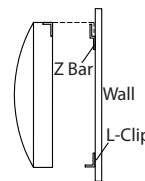

Top "L" Clip

Mounting Diffusors to the Wall

1. Attach Z-Bars for top clips to the wall using appropriate fasteners (fasteners are not included) making sure they are aligned with the top clips on the diffusor. The top of each Z-Bar should be 1/8" below the desired diffusor height. Be sure to allow 1" minimum clearance above the top of each Z-Bar for clip attachment.
2. Attach bottom and side L Clips (see drawings for clip locations) to the wall using appropriate fasteners (fasteners not included). L Clips should be 1/8" inside the exterior edge of the diffusor.
3. Install the diffusor by dropping the top clips on to the Z-Bar so they are fully engaged.
4. Be sure the exterior edge of the diffusor overlaps and hides the bottom and side L Clips. Attach the diffusor to the side and bottom L Clips with #8 x 3/4" Tek Screw.

Side & Bottom "L" Clip

Small Diffusors: 1.5x1.5, 2x2, 2x3, 2x4, 3x3 and 4x4

Parts List:

- 3 - 6", L-Clips
- 2 - 6", Z-Bars
- 4 - Pop Rivets
- 1 - Tek Screw

Typical Side View

Horizontal - Rear View

Vertical - Rear View

Large Diffusors: 2x6, 6x2, 3x5, 5x3, 4x5, 5x4, 3x6, 6x3, 4x6, 6x4, 4x8 and 8x4

Horizontal Parts List:

- 5 - 6", L-Clips
- 3 - 6", Z-Bars
- 6 - Pop Rivets
- 2 - Tek Screws

Vertical Parts List:

- 5 - 6", L-Clips
- 2 - 6", Z-Bars
- 4 - Pop Rivets
- 3 - Tek Screws

Horizontal - Rear View

Horizontal - Side View

Vertical - Rear View

Vertical - Side View

Auralex® Acoustics, Inc.

1-800-959-3343 | 317-842-2600 | Auralex.com
9955 Westpoint Drive, Suite 101, Indianapolis IN USA 46256