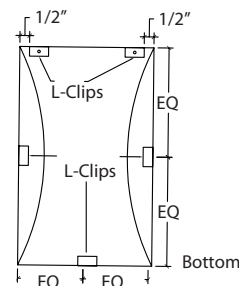

Top L-Clip Attachment - see drawings for clip locations

1. Align top L-Clips so the 3/4" leg is flush with the edge of the diffusor.
2. Using the L-Clip as a template, mark and drill (2) 1/8" holes from the top down.
3. Insert pop-rivets from the top down and rivet the L-Clip to the diffusor.
4. Note: Top clips receive Z-Bar mounting.

Top "L" Clip

Mounting Diffusors to the Wall

1. Attach Z-Bars for top clips to the wall using appropriate fasteners (fasteners are not included) making sure they are aligned with the top clips on the diffusor. The top of each Z-Bar should be 1/8" below the desired diffusor height. Be sure to allow 1" minimum clearance above the top of each Z-Bar for clip attachment.
2. Attach bottom and side L Clips (see drawings for clip locations) to the wall using appropriate fasteners (fasteners not included). L Clips should be 1/8" inside the exterior edge of the diffusor.
3. Install the diffusor by dropping the top clips on to the Z-Bar so they are fully engaged.
4. Be sure the exterior edge of the diffusor overlaps and hides the bottom and side L Clips. Attach the diffusor to the side and bottom L Clips with #8 x 3/4" Tek Screw.

Large Diffusors: 2x6, 6x2, 3x5, 5x3, 4x5, 5x4, 3x6, 6x3, 4x6, 6x4, 4x8 and 8x4

Horizontal Parts List:

- 5 - 6", L-Clips
- 3 - 6", Z-Bars
- 6 - Pop Rivets
- 2 - Tek Screws

Vertical Parts List:

- 5 - 6", L-Clips
- 2 - 6", Z-Bars
- 4 - Pop Rivets
- 3 - Tek Screws

Horizontal - Rear View

Horizontal - Side View

Vertical - Rear View

Vertical - Side View

Auralex® Acoustics, Inc.

1-800-959-3343 | 317-842-2600 | Auralex.com
9955 Westpoint Drive, Suite 101, Indianapolis IN USA 46256