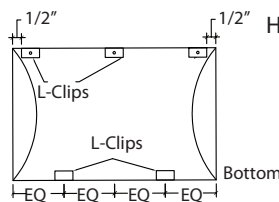

Horizontal - Rear View