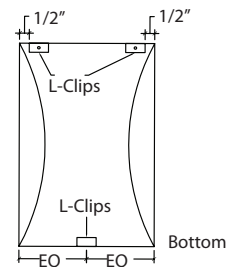

Top L-Clip Attachment - see drawings for clip locations

1. Align top L-Clips so the 3/4" leg is flush with the edge of the diffusor.
2. Using the L-Clip as a template, mark and drill (2) 1/8" holes from the top down.
3. Insert pop-rivets from the top down and rivet the L-Clip to the diffusor.
4. Note: Top clips receive Z-Bar mounting.

Top "L" Clip

Mounting Diffusors to the Wall

1. Attach Z-Bars for top clips to the wall using appropriate fasteners (fasteners are not included) making sure they are aligned with the top clips on the diffusor. The top of each Z-Bar should be 1/8" below the desired diffusor height. Be sure to allow 1" minimum clearance above the top of each Z-Bar for clip attachment.
2. Attach bottom and side L Clips (see drawings for clip locations) to the wall using appropriate fasteners (fasteners not included). L Clips should be 1/8" inside the exterior edge of the diffusor.
3. Install the diffusor by dropping the top clips on to the Z-Bar so they are fully engaged.
4. Be sure the exterior edge of the diffusor overlaps and hides the bottom and side L Clips. Attach the diffusor to the side and bottom L Clips with #8 x 3/4" Tek Screw.

Side & Bottom "L" Clip

Small Diffusors: 1.5x1.5, 2x2, 2x3, 2x4, 3x3 and 4x4

Parts List:

- 3 - 6", L-Clips
- 2 - 6", Z-Bars
- 4 - Pop Rivets
- 1 - Tek Screw

Typical Side View

Horizontal - Rear View

Vertical - Rear View

Large Diffusors: 2x6, 6x2, 3x5, 5x3, 4x5, 5x4, 3x6, 6x3, 4x6, 6x4, 4x8 and 8x4

Horizontal Parts List:

- 5 - 6", L-Clips
- 3 - 6", Z-Bars
- 6 - Pop Rivets
- 2 - Tek Screws

Vertical Parts List:

- 5 - 6", L-Clips
- 2 - 6", Z-Bars
- 4 - Pop Rivets
- 3 - Tek Screws