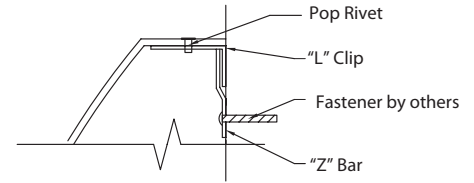

Hemisphere™ Diffusors

Installation & User Guide

Review the drawings and details before beginning assembly. Also, note if your installation calls for vertically or horizontally hung diffusors -- see drawings below.

Top L-Clip Attachment - see drawings for clip locations

1. Align top L-Clips so the 3/4" leg is flush with the edge of the diffusor.
2. Using the L-Clip as a template, mark and drill (2) 1/8" holes from the top down.
3. Insert pop-rivets from the top down and rivet the L-Clip to the diffusor.
4. Note: Top clips receive Z-Bar mounting.

Top "L" Clip

Mounting Diffusors to the Wall

1. Attach Z-Bars for top clips to the wall using appropriate fasteners (fasteners are not included) making sure they are aligned with the top clips on the diffusor. The top of each Z-Bar should be 1/8" below the desired diffusor height. Be sure to allow 1" minimum clearance above the top of each Z-Bar for clip attachment.
2. Attach bottom and side L Clips (see drawings for clip locations) to the wall using appropriate fasteners (fasteners not included). L Clips should be 1/8" inside the exterior edge of the diffusor.
3. Install the diffusor by dropping the top clips on to the Z-Bar so they are fully engaged.
4. Be sure the exterior edge of the diffusor overlaps and hides the bottom and side L Clips. Attach the diffusor to the side and bottom L Clips with #8 x 3/4" Tek Screw.