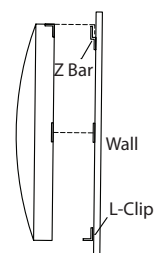

Top L-Clip Attachment - see drawings for clip locations

1. Align top L-Clips so the 3/4" leg is flush with the edge of the diffusor.
2. Using the L-Clip as a template, mark and drill (2) 1/8" holes from the top down.
3. Insert pop-rivets from the top down and rivet the L-Clip to the diffusor.
4. Note: Top clips receive Z-Bar mounting.

Top "L" Clip

Mounting Diffusors to the Wall

1. Attach Z-Bars for top clips to the wall using appropriate fasteners (fasteners are not included) making sure they are aligned with the top clips on the diffusor. The top of each Z-Bar should be 1/8" below the desired diffusor height. Be sure to allow 1" minimum clearance above the top of each Z-Bar for clip attachment.
2. Attach bottom and side L Clips (see drawings for clip locations) to the wall using appropriate fasteners (fasteners not included). L Clips should be 1/8" inside the exterior edge of the diffusor.
3. Install the diffusor by dropping the top clips on to the Z-Bar so they are fully engaged.
4. Be sure the exterior edge of the diffusor overlaps and hides the bottom and side L Clips. Attach the diffusor to the side and bottom L Clips with #8 x 3/4" Tek Screw.

Large Diffusors: 2x6, 6x2, 3x5, 5x3, 4x5, 5x4, 3x6, 6x3, 4x6, 6x4, 4x8 and 8x4

Horizontal Parts List:

- 5 - 6", L-Clips
- 3 - 6", Z-Bars
- 6 - Pop Rivets
- 2 - Tek Screws

Vertical Parts List:

- 5 - 6", L-Clips
- 2 - 6", Z-Bars
- 4 - Pop Rivets
- 3 - Tek Screws

Horizontal - Rear View

Horizontal - Side View

Vertical - Rear View

Vertical - Side View

Auralex® Acoustics, Inc.

1-800-959-3343 | 317-842-2600 | Auralex.com
9955 Westpoint Drive, Suite 101, Indianapolis IN USA 46256