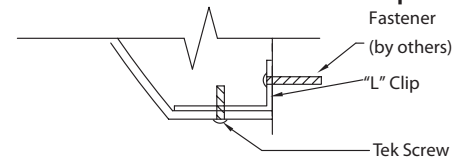

Hemisphere™ Diffusors

Installation & User Guide

Review the drawings and details before beginning assembly. Also, note if your installation calls for vertically or horizontally hung diffusors -- see drawings below.

Top L-Clip Attachment - see drawings for clip locations

1. Align top L-Clips so the 3/4" leg is flush with the edge of the diffusor.
2. Using the L-Clip as a template, mark and drill (2) 1/8" holes from the top down.
3. Insert pop-rivets from the top down and rivet the L-Clip to the diffusor.
4. Note: Top clips receive Z-Bar mounting.

Top "L" Clip

Mounting Diffusors to the Wall

1. Attach Z-Bars for top clips to the wall using appropriate fasteners (fasteners are not included) making sure they are aligned with the top clips on the diffusor. The top of each Z-Bar should be 1/8" below the desired diffusor height. Be sure to allow 1" minimum clearance above the top of each Z-Bar for clip attachment.
2. Attach bottom and side L Clips (see drawings for clip locations) to the wall using appropriate fasteners (fasteners not included). L Clips should be 1/8" inside the exterior edge of the diffusor.
3. Install the diffusor by dropping the top clips on to the Z-Bar so they are fully engaged.
4. Be sure the exterior edge of the diffusor overlaps and hides the bottom and side L Clips. Attach the diffusor to the side and bottom L Clips with #8 x 3/4" Tek Screw.

Side & Bottom "L" Clip

Small Diffusors: 1.5x1.5, 2x2, 2x3, 2x4, 3x3 and 4x4

Parts List:

- 3 - 6", L-Clips
- 2 - 6", Z-Bars
- 4 - Pop Rivets
- 1 - Tek Screw

Typical Side View

Horizontal - Rear View

Vertical - Rear View