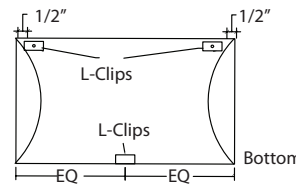

Top L-Clip Attachment - see drawings for clip locations

1. Align top L-Clips so the 3/4" leg is flush with the edge of the diffusor.
2. Using the L-Clip as a template, mark and drill (2) 1/8" holes from the top down.
3. Insert pop-rivets from the top down and rivet the L-Clip to the diffusor.
4. Note: Top clips receive Z-Bar mounting.

Top "L" Clip

Mounting Diffusors to the Wall

1. Attach Z-Bars for top clips to the wall using appropriate fasteners (fasteners are not included) making sure they are aligned with the top clips on the diffusor. The top of each Z-Bar should be 1/8" below the desired diffusor height. Be sure to allow 1" minimum clearance above the top of each Z-Bar for clip attachment.
2. Attach bottom and side L Clips (see drawings for clip locations) to the wall using appropriate fasteners (fasteners not included). L Clips should be 1/8" inside the exterior edge of the diffusor.
3. Install the diffusor by dropping the top clips on to the Z-Bar so they are fully engaged.
4. Be sure the exterior edge of the diffusor overlaps and hides the bottom and side L Clips. Attach the diffusor to the side and bottom L Clips with #8 x 3/4" Tek Screw.

Side & Bottom "L" Clip

Small Diffusors: 1.5x1.5, 2x2, 2x3, 2x4, 3x3 and 4x4

Parts List:

- 3 - 6", L-Clips
- 2 - 6", Z-Bars
- 4 - Pop Rivets
- 1 - Tek Screw

Typical Side View

Horizontal - Rear View

Vertical - Rear View

Large Diffusors: 2x6, 6x2, 3x5, 5x3, 4x5, 5x4, 3x6, 6x3, 4x6, 6x4, 4x8 and 8x4

Horizontal Parts List:

- 5 - 6", L-Clips
- 3 - 6", Z-Bars
- 6 - Pop Rivets
- 2 - Tek Screws

Vertical Parts List:

- 5 - 6", L-Clips
- 2 - 6", Z-Bars
- 4 - Pop Rivets
- 3 - Tek Screws