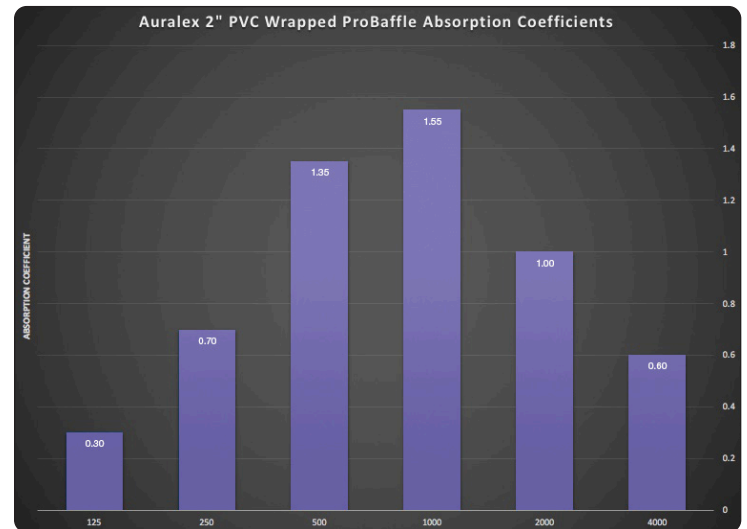

ProBaffle™

Sound Isolation Baffle

Auralex ProBaffles are 2" thick absorptive panels wrapped in a lightweight material and designed to be hung vertically from the ceilings in commercial facilities such as gymnasiums, restaurants, lobbies, open offices and other larger multi-purpose spaces.

These panels have a fiberglass core and carry a Class A fire rating per ASTM E84. The edges and corners are square and non-hardened.

ProBaffles are available in fabric, PVC or nylon finishes. Installation is made easy by using the grommets to hang with wire or chain.

Technical Details:

- **Baffle Core:** 1.65-7 pcf fiberglass for vinyl & nylon, 1.6-7 for fabric covered
- **Thickness:** 2"
- **Sizes:** 4' Wide & available in a range of lengths from 2'L to 10'L
- **Mounting:** Hung vertically by grommets with wire or chain
- **Finish:** Vinyl, Nylon and Fabric
- **Flammability:** All components have a Class A rating per ASTM E84
- **Overall NRC:** 1.15

Available Colors:

All copyrightable materials are © Copyright 2020, Auralex Acoustics, Inc. Auralex, Total Sound Control and Real-World Acoustics are registered trademarks, and ProBaffle is a trademark, of Auralex Acoustics, Inc. All rights reserved. Designed and manufactured in the U.S.A.

Due to the variances among different computer monitors and printers, Auralex cannot guarantee that the colors represented in this document will exactly match the colors of the products shipped. Therefore, color examples shown are for reference only. Some color variation may occur between dye lots. Color fading may occur with UV exposure over time, particularly with lighter colors.