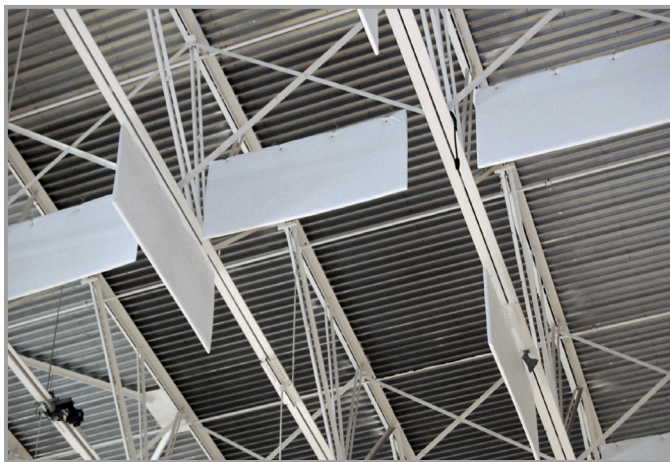

ProBaffle™

SOUND ISOLATION Baffle

The Powerhouse Event Center
Buffalo, New York

Auralex ProBaffles are 2" thick absorptive panels wrapped in a lightweight material and designed to be hung vertically from the ceilings in commercial facilities such as gymnasiums, restaurants, lobbies, open offices and other larger multi-purpose spaces.

These panels have a fiberglass core and carry a Class A fire rating per ASTM E84. The edges and corners are square and non-hardened.

ProBaffles are available in fabric, PVC or nylon finishes. Installation is made easy by using the grommets to hang with wire or chain.

ProBaffle™

SOUND ISOLATION Baffle

Technical Details:

- Baffle Core: 1.65 - 7 pcf fiberglass for vinyl and nylon, 1.6 - 7 for fabric covered
- Thickness: 2"
- Sizes: 4' wide and available in lengths from 2' to 10'
- Mounting: hung vertically by grommets with wire or chain
- Finish: vinyl, nylon and fabric
- Flammability: All components have a Class A Fire Rating per ASTM e84
- Overall Nrc: 1.15