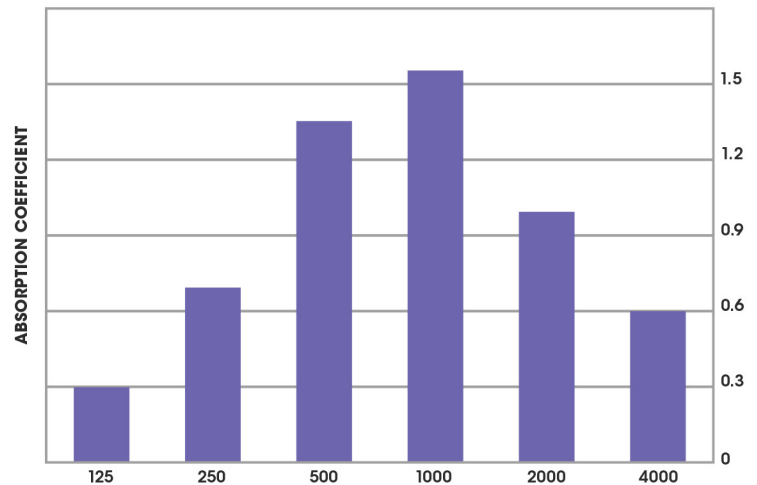

Auralex 2" PVC Wrapped ProBaffle Absorption Coefficient